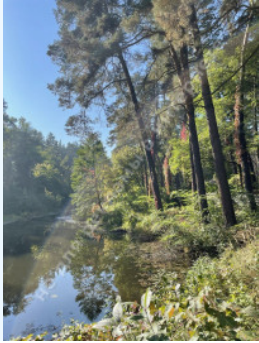

ID: 4-00215

PHOTO GALLERY

DESCRIPTION

Area (ha): 1.70 ha

Exit to: coniferous

Exit to: lake

Land status: in property

Special purpose: земли рекреации