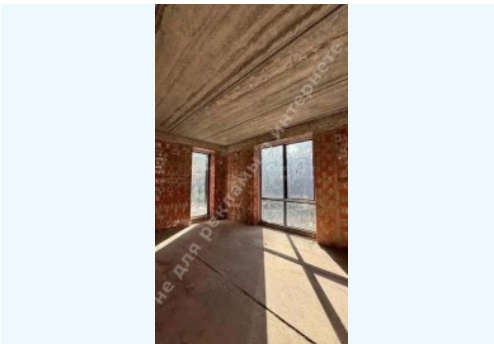

PHOTO GALLERY

DESCRIPTION

Plot size (ha): 0.18 ha

Exit to: coniferous

Status: in property

Special purpose: construction and maintenance

House area (m²): 334.00 m²

Number of floors: 2