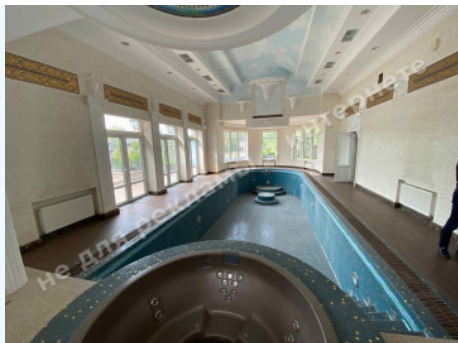

PHOTO GALLERY