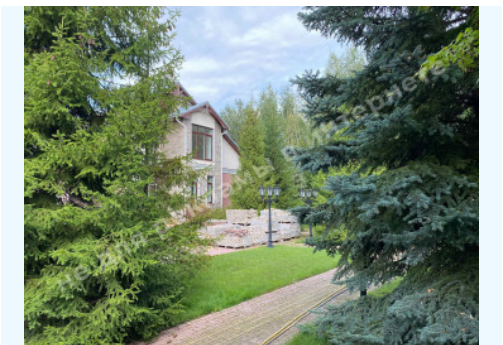

WE SELL A LIFESTYLE

ДОМ 603М КГ ДНИПРОВА ХВЫЛЯ С
ВЫХОДОМ НА ДНЕПР ДАМБА 7-Й КМ

\$ 2 500 000

\$ 4 146 m²

Address: Kiev region, Staro-Obukhiv
highway, Dam, Конча-Заспа, Обуховский р-
н

Area: 603 m²

Plot size: 0.50 ha

ID: 4-00480

PHOTO GALLERY

DESCRIPTION

Plot size (ha): 0.50 ha

Exit to: The Dnieper

Status: in property

Special purpose: construction and maintenance

Mark: 7 km Dam

House area (m²): 603.00 m²

House condition: в процессе отделочных работ

House status: brought into operation

Buildings: swimming pool, guest house, landing stage

Beautification: landscaping

Gas: connected

Water: connected