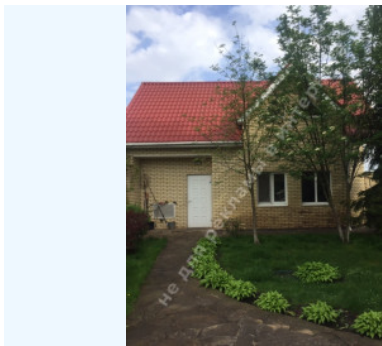

WE SELL A LIFESTYLE

HOUSE KG BEREGINYA 1000M WITH
ACCESS TO KOZINKA

\$ 8 000

\$ 8 m²

Address: Kiev region, Staro-Obukhiv
highway, Bereginja, Koncha-Zaspa, Obukhov
district

Area: 1 000 m²

Plot size: 0.35 ha

ID: 4-00228

PHOTO GALLERY

DESCRIPTION

Plot size (ha): 0.35 ha

Exit to: Kozinka

Status: in property

Special purpose: construction and maintenance

House area (m²): 1 000.00 m²

Number of floors: 3+цоколь

Number of bedrooms: 4

House condition: Equipped with furniture and appliances

House status: brought into operation

Buildings: landing stage, staff house, Barbecue area

Beautification: landscaping

Safety: KC security

Type of locality: Cottage City

Transport accessibility: convenient transport accessibility along the Staro-Obukhiv highway

Цокольный этаж: салон - погребок в авторском стиле (натуральный камень, брёвна); большой крытый бассейн, сауна, тренажёрный зал; гараж на 2 машины.