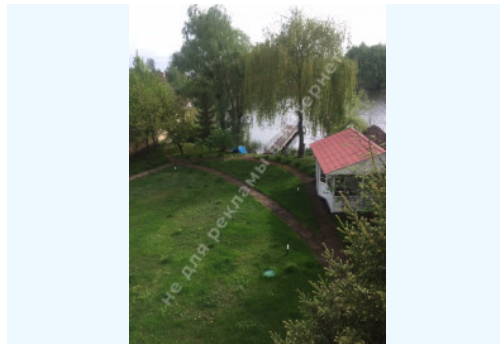

WE SELL A LIFESTYLE

HOUSE KG BEREGINYA 1000M WITH
ACCESS TO KOZINKA

\$ 8 000

\$ 8 m²

Address: Kiev region, Staro-Obukhiv
highway, Bereginja, Koncha-Zaspa, Obukhov
district

Area: 1 000 m²

Plot size: 0.35 ha

ID: 4-00228

PHOTO GALLERY

DESCRIPTION

Plot size (ha): 0.35 ha

Exit to: Kozinka

Status: in property

Special purpose: construction and maintenance

House area (m²): 1 000.00 m²

Number of floors: 3+цоколь

Type of locality: Cottage City

Transport accessibility: convenient transport accessibility along the Staro-Obukhiv highway

Цокольный этаж: салон - погребок в авторском стиле (натуральный камень, брёвна); большой крытый бассейн, сауна, тренажёрный зал; гараж на 2 машины.