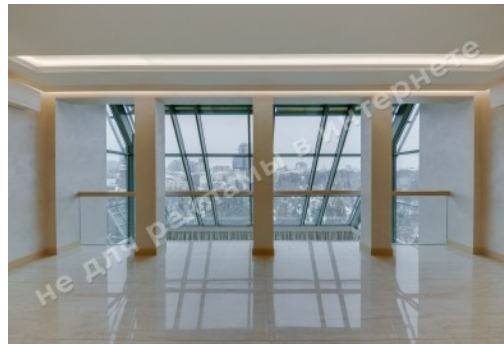

DESCRIPTION

Type of building: Club house

Number of floors: 17

Floor: 16

Ceiling height: 3 m.

Number of rooms: 6

Windows face: panorama city view, panorama city view

Apartment condition: author's design, the apartment is equipped with furniture and appliances of world brands