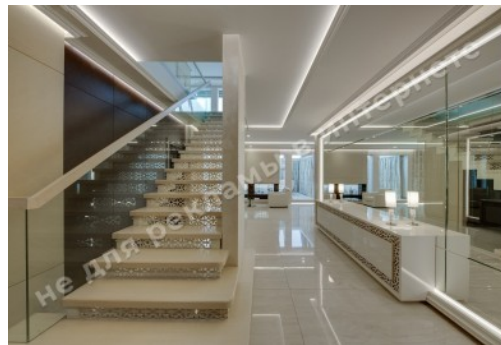

DESCRIPTION

Type of building: Club house

Number of floors: 17

Floor: 16

Ceiling height: 3 m.

Number of rooms: 6

Windows face: panorama city view, panorama city view

Apartment condition: author's design, the apartment is equipped with furniture and appliances of world brands