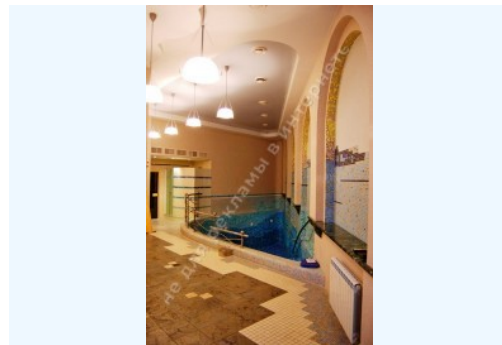

WE SELL A LIFESTYLE

LUXURY MANSION 912.7 M2,
PECHERSK DISTRICT

\$ 4 000 000

\$ 4 383 m²

Address: Kiev, Holoseevskiy, Tsybalov Yar

Area: 913 m²

Plot size: 0.06 ha

ID: 1-00088

PHOTO GALLERY

DESCRIPTION

Plot size (ha): 0.06 ha

Status: in property

Special purpose: construction and maintenance

House area (m²): 912.70 m²

Number of floors: 4

House condition: дизайнерский ремонт