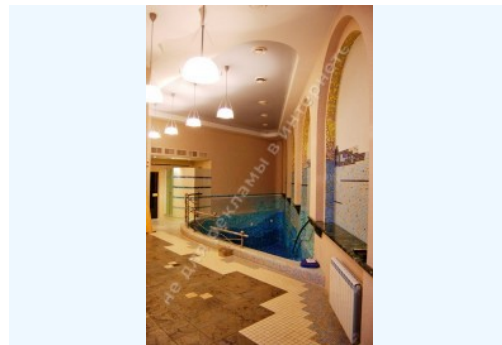

WE SELL A LIFESTYLE

LUXURY MANSION 912.7 M2,
PECHERSK DISTRICT

\$ 10 000

\$ 11 m²

Address: Kiev, Holoseevskiy, Tsybalov Yar

Area: 913 m²

Plot size: 0.06 ha

ID: 1-00088

PHOTO GALLERY

DESCRIPTION

Plot size (ha): 0.06 ha

Status: in property

Special purpose: construction and maintenance

House area (m²): 912.70 m²

Number of floors: 4

House condition: дизайнерский ремонт