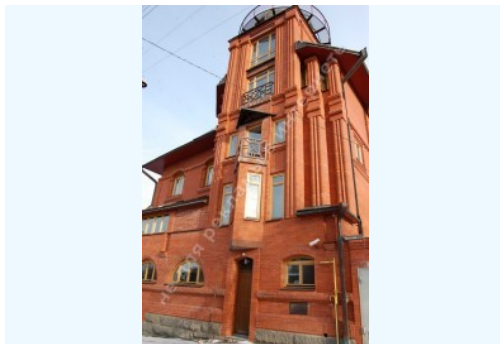

WE SELL A LIFESTYLE

LUXURY MANSION 912.7 M2,
PECHERSK DISTRICT

\$ 10 000

\$ 11 m²

Address: Kiev, Holoseevskiy, Tsybalov Yar

Area: 913 m²

Plot size: 0.06 ha

ID: 1-00088

PHOTO GALLERY

DESCRIPTION

Plot size (ha): 0.06 ha

Status: in property

Special purpose: construction and maintenance

House area (m²): 912.70 m²

Number of floors: 4

House condition: дизайнерский ремонт