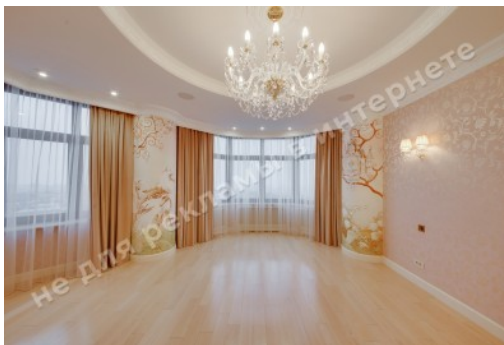

# PHOTO GALLERY

## DESCRIPTION

**Type of building:** New house

**Number of floors:** 23

**Floor:** 21

**Number of rooms:** 8

**Rooms:** 3 levels, Living room, Kitchen, Dining room, Library, bedroom with bathroom and two dressing rooms, 2 bedrooms with dressing rooms and a bathroom, Guest bedroom, Game room, Cinema, sports area, staff room with mini-kitchen and private bathroom, laundry room, guest bathroom

**Windows face:** Mariinsky Park, scenic view, on Dnipro, panorama city view

**Apartment condition:** author's design, the apartment is equipped with furniture and appliances of world brands

**Technical equipment:** CCTV, supply and exhaust ventilation, shockproof glass, system "smart home", roof snow melting system, individual air conditioning, water purification system, uninterruptible power supply of electricity