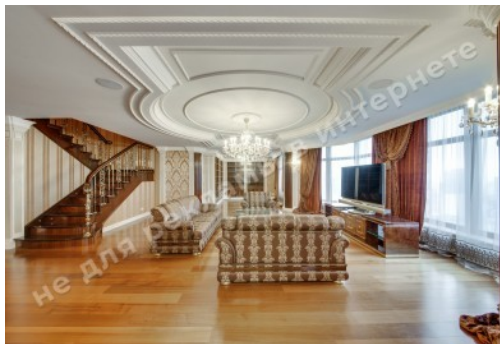

# PHOTO GALLERY

## DESCRIPTION

**Type of building:** New house

**Number of floors:** 23

**Floor:** 21

**Number of rooms:** 8

**Rooms:** 3 levels, Living room, Kitchen, Dining room, Library, bedroom with bathroom and two dressing rooms, 2 bedrooms with dressing rooms and a bathroom, Guest bedroom, Game room, Cinema, sports area, staff room with mini-kitchen and private bathroom, laundry room, guest bathroom

**Windows face:** Mariinsky Park, scenic view, on Dnipro, panorama city view

**Apartment condition:** author's design, the apartment is equipped with furniture and appliances of world brands

**Technical equipment:** CCTV, supply and exhaust ventilation, shockproof glass, system "smart home", roof snow melting system, individual air conditioning, water purification system, uninterruptible power supply of electricity